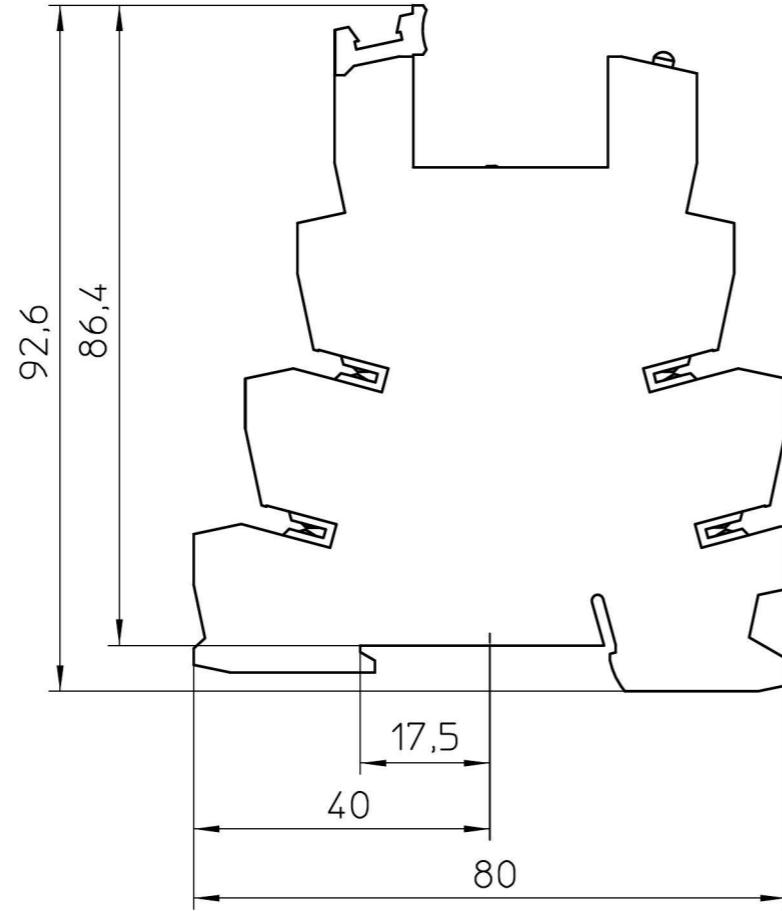

General Information  
 - Simplified representation  
 - Document excluded from change process  
 - Linear dimensions [mm]

DIN A3 PHENIX CONTACT	document-No. / RI 01100801 / 02	date 22.03.2019	scale 1:1
	ident.-No. 2980018	document-type	
page 1 of 1	description PLC-BSC-125DC/21		